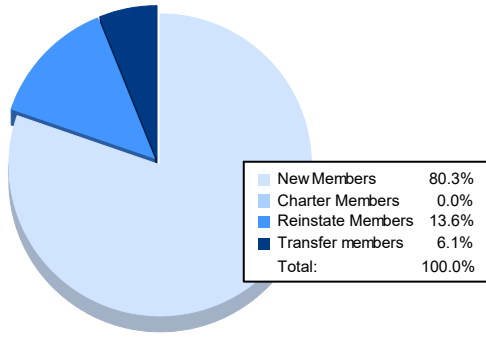

Year	New Clubs	Dropped Clubs	Gain/ Loss Clubs	New Members	Charter Members	Reinstate Members	Transfer Members	Total Member Added	Total Members Dropped	Gain/ Loss Members
2017-2018	0	2	-2	83	1	2	12	98	169	-71
2018-2019	0	1	-1	61	0	5	2	68	123	-55
2019-2020	0	2	-2	71	2	2	3	78	103	-25
2020-2021	0	0	0	37	0	2	3	42	120	-78
2021-2022	0	1	-1	53	0	9	4	66	116	-50
<b>Average</b>	<b>0</b>	<b>1</b>	<b>-1</b>	<b>61</b>	<b>1</b>	<b>4</b>	<b>5</b>	<b>70</b>	<b>126</b>	<b>-56</b>

### Membership Composition June 2022 Cumulative